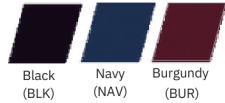

# BADGER / SPARTAN

PRICE LIST EFFECTIVE 2/24

NOTES:

CHAIR COLORS:  
STOCK:

SPECIAL:

SHIPPING:

All shipments F.O.B Ohio or Texas

	PART NUMBER	DESCRIPTION	LIST PRICE
<b>BADGER STACK CHAIR</b>			
	BADG-10000-14XXX	Badger 14" Stack Chair	\$113
	BADG-10000-16XXX	Badger 16" Stack Chair	\$142
	BADG-10000-18XXX	Badger 18" Stack Chair	\$147
<b>BADGER CAFE CHAIRS</b>			
	BADG-20000-28XXX	Badger 28" Café Chair	\$187
<b>BADGER STACK CHAIR OPTIONS</b>			
	ABD-00016	16 Degree Caster Insert for Stack Chairs (per chair)	add \$20
	CAR-00020	2" Hard Non-Platform Casters 7/16" x 7/8" (per chair)	add \$20
	CAR-00022	2" Soft Non-Platform Casters 7/16" x 7/8" (per chair)	add \$30
<b>SPARTAN CANTILEVER CHAIRS</b>			
	SPR-50000-16XXX	Spartan 16" Cantilever Chair	\$163
	SPR-50000-18XXX	Spartan 18" Cantilever Chair	\$173
<b>SPARTAN CANTILEVER DESKS</b>			
	SPR-60000-GRAY	Cantilever Desk with Gray Laminate Top	\$219
	SPR-60000A-GRAY	Adjustable Cantilever Desk with Gray Laminate Top	\$254
	SPR-60000-MAPLE	Cantilever Desk with Maple Laminate Top	\$219
	SPR-60000A-MAPLE	Adjustable Cantilever Desk with Maple Laminate Top	\$254
	SPR-30002-WR	Wire Bookbox for Cantilever Desk	\$48
	SPR-60010-GRAY	Spartan Cantilever Desk with Gray Plastic Top	\$211
	SPR-60010-SAND	Spartan Cantilever Desk with Sand Plastic Top Spartan	\$211
	SPR-60100A-SAND	Adjustable Cantilever Desk with Sand Plastic Top Spartan	\$223
	SPR-60100A-GRAY	Adjustable Cantilever Desk with Gray Plastic Top	\$223
<b>SPARTAN DESK OPTIONS</b>			
	ABD-30002-WR	Wire Bookbox for Cantilever Desk (Option)	add \$45