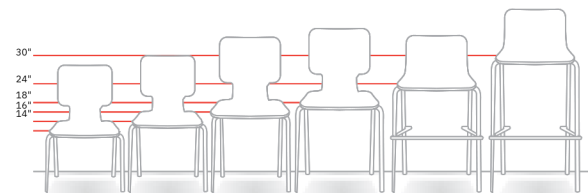

GLIDES FOR ALL FLOOR TYPES

Black plastic glide is standard. Optional felt, metal, or nylon swivel glides to fit 5/8" tube available for an upcharge.

THREE SEAT HEIGHTS

The Madrid, Milano, and Malmo stack chair is offered in four different sizes: child (14"), youth (16"), and adult (18").