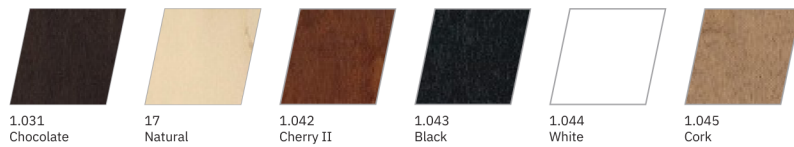

CHOOSE FROM A PALETTE OF STANDARD COLORS OR WOOD STAIN LAMINATE FINISHES.

Scratch resistant and easy to clean surface. Also available is a custom color laminate, school or business logo, and special wood stain finish. For more information, please reach out to our customer experience team.

FEATURES & OPTIONS

FRAME FINISHES:

STANDARD STAIN FINISHES:

STANDARD LAMINATE FINISHES:

Note: Due to limitations in the printing process, actual colors may appear slightly different. Please request sample for exact color.

GLIDES FOR ALL FLOOR TYPES

Black plastic glide is standard. Optional felt, metal, or nylon swivel glides to fit 5/8" tube available for an upcharge.

THREE SEAT HEIGHTS

The Madrid, Milano, and Malmo stack chair is offered in four different sizes: child (14"), youth (16"), and adult (18").

www.pedagogyfurniture.com