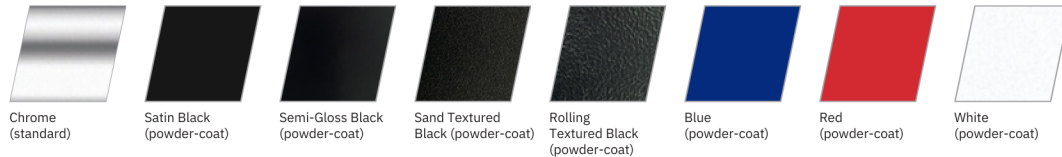

Update the look and feel of your counter, or bar height seating area with the Madrid Café chairs. These café' style chairs have an attractive, modern look which is sure to captivate.

CHOOSE FROM A PALETTE OF STANDARD COLORS OR WOOD STAIN LAMINATE FINISHES.

FEATURES & OPTIONS

FRAME FINISHES:

STANDARD STAIN FINISHES:

STANDARD LAMINATE FINISHES:

Note: Due to limitations in the printing process, actual colors may appear slightly different. Please request sample for exact color.