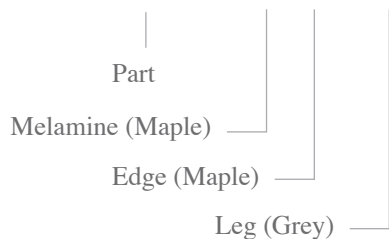

FORMA

PRICE LIST EFFECTIVE 2/24

NOTES:

MELAMINE COLORS

Maple (M)

White (W)

LEG (LOWER)

CHROME

EDGE/LEG (UPPER) COLORS

Maple (MP)
(Edge only)

Black (BK)

Grey (GR)

Royal Blue (RB)

Purple (PU)

Green (GR)

Yellow (YW)

Orange (OR)

Red (RD)

SHIPPING:

- All shipments F.O.B Ohio.
- Pricing is subject to change without prior notice.
- Tables will ship knocked down; assembly required.

MINIMUMS/ QUANTITIES:

- Some shapes may be subject to a minimum order quantity.
- Inventory and lead-times may vary.

BUILD THIS TABLE:

PED-FOR-LGR-M-MP-GR

PART NUMBER	DESCRIPTION	MEASUREMENTS	LIST PRICE
PED-FOR-FLW-X-XX-XX	Flower	47"W	\$394
PED-FOR-DIA-X-XX-XX	Diamond	23.62"W x 27.56"L	\$294
PED-FOR-SMR-X-XX-XX	Rectangle (Small)	24"W x 32"L	\$279
PED-FOR-LGR-X-XX-XX	Rectangle (Large)	24"W x 47.24"	\$313
PED-FOR-TRR-X-XX-XX	Trapezoid (Curved)	26"W x 47"L	\$319
PED-FOR-RD-X-XX-XX	Round	47" diameter	\$366
PED-FOR-HD-X-XX-XX	Half Donut	36"W x 71"L	\$511
PED-FOR-TRS-X-XX-XX	Trapezoid	23"W x 47"L	\$281
PED-FOR-BM-X-XX-XX	Boomerang	24"W x 32"L	\$250
PED-FOR-CAST	Casters (each)		\$14
PED-FOR-BBOX	Grey under-table book box (not available on Diamond shape)		\$39