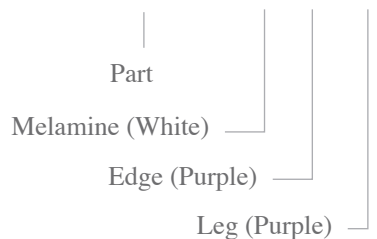

FORMA VL

PRICE LIST EFFECTIVE 2/24

NOTES:

MELAMINE COLORS

Maple (M)

White (W)

LEG (LOWER)

CHROME

EDGE/LEG (UPPER) COLORS

Maple (MP)
(Edge only)

Black (BK)

Grey (GR)

Royal Blue (RB)

Purple (PU)

Green (GR)

Yellow (YW)

Orange (OR)

Red (RD)

SHIPPING:

- All shipments F.O.B Ohio.
- Pricing is subject to change without prior notice.
- Tables will ship knocked down; assembly required.

MINIMUMS/ QUANTITIES:

- Some shapes may be subject to a minimum order quantity.
- Inventory and lead-times may vary.

BUILD THIS TABLE:

PED-FVL-TRR-W-PU-PU

PART NUMBER	DESCRIPTION	MEASUREMENTS	LIST PRICE
PED-FVL-FLW-W-RB-RB	Flower w/ light-duty legs/glides	47"W	\$364
PED-FVL-DIA-X-XX-XX	Diamond w/ light-duty legs/glides	23.62"W x 27.56"L	\$264
PED-FVL-SMR-X-XX-XX	Small Rectangle w/ light-duty legs/glides	24"W x 32"L	\$246
PED-FVL-LGR-X-XX-XX	Large Rectangle w/ light-duty legs/glides	24"W x 47.24"	\$282
PED-FVL-TRR-X-XX-XX	Trapezoid w/ light-duty legs/glides	26"W x 47"L	\$288
PED-FVL-RD-X-XX-XX	Round w/ light-duty legs/glides	47" diameter	\$336
PED-FVL-HD-X-XX-XX	Half Donut w/ light-duty legs/glides	36"W x 71"L	\$481
PED-FVL-TRS-X-XX-XX	Trapezoid w/ light-duty legs/glides	23"W x 47"L	\$250
PED-FVL-BM-X-XX-XX	Boomerang w/ light-duty legs/glides	24"W x 32"L	\$220
PED-FOR-CAST	Casters (not available for LITE)	Casters (each)	\$14
PED-FOR-BBOX	Book Box	Grey under-table book box (not available on Diamond shape)	\$39