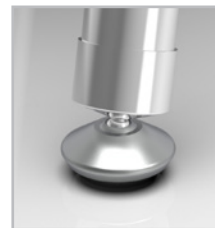

GOGY chair

Our Gogy chair and stool line is designed with comfort and functionality being the highest priorities. The flexible, durable poly shell allows for enough movement to help foster better attentiveness in the classroom.

THE STANDARD FRAME:

The smooth, contemporary curves gives an increased level of comfort over your average poly shell chair. Stack up to 8 high for easy storage.

THE CAFE STOOL:

Excellent for use in labs, classrooms, and cafeterias shell chair. Stack up to 8 high for easy storage.

THE CANTILEVER DESIGN:

The Gogy chair pairs well with our Spartan desk.

STANDARD FRAME

CAFE STOOL

GOGY CHAIRS AVAILABLE IN 12", 14", 16", 18" AND STOOL 28"

GLIDE SYSTEM